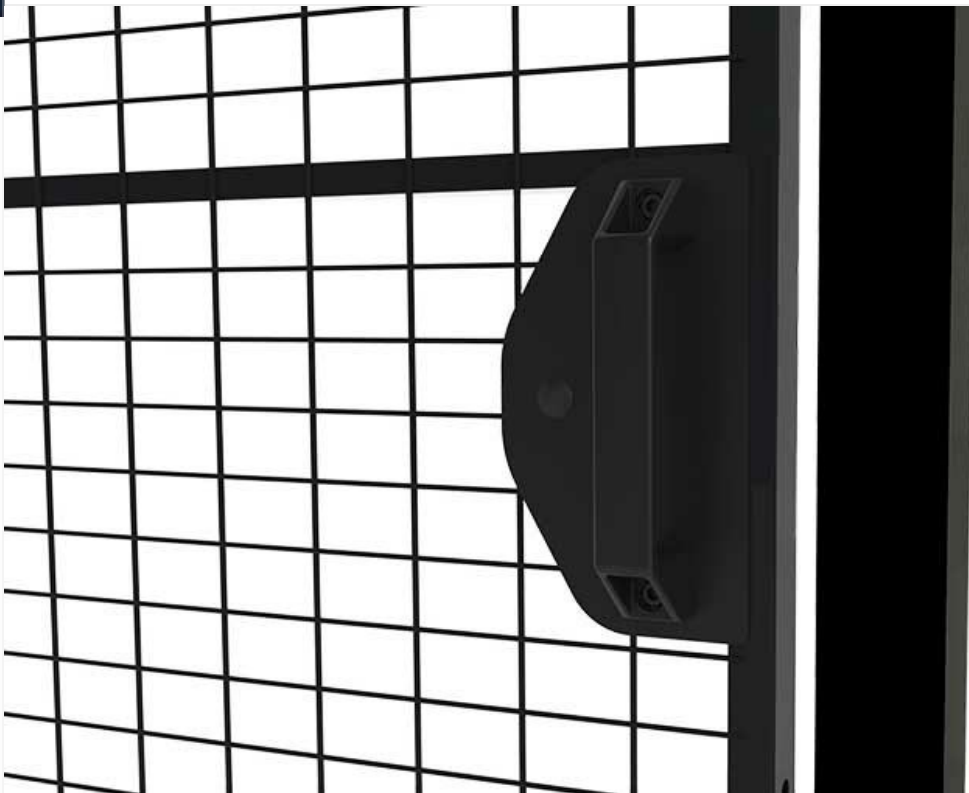

AXELENT

Est 1990

Poignée de préhension

The shackle handle is supplied as a set of 2 pieces and an attachment.

Modèles

ARTICLES / DESCRIPTION

T01-22

T01-22 Bail handle c/c 150mm, set of 2 incl. mounting plates